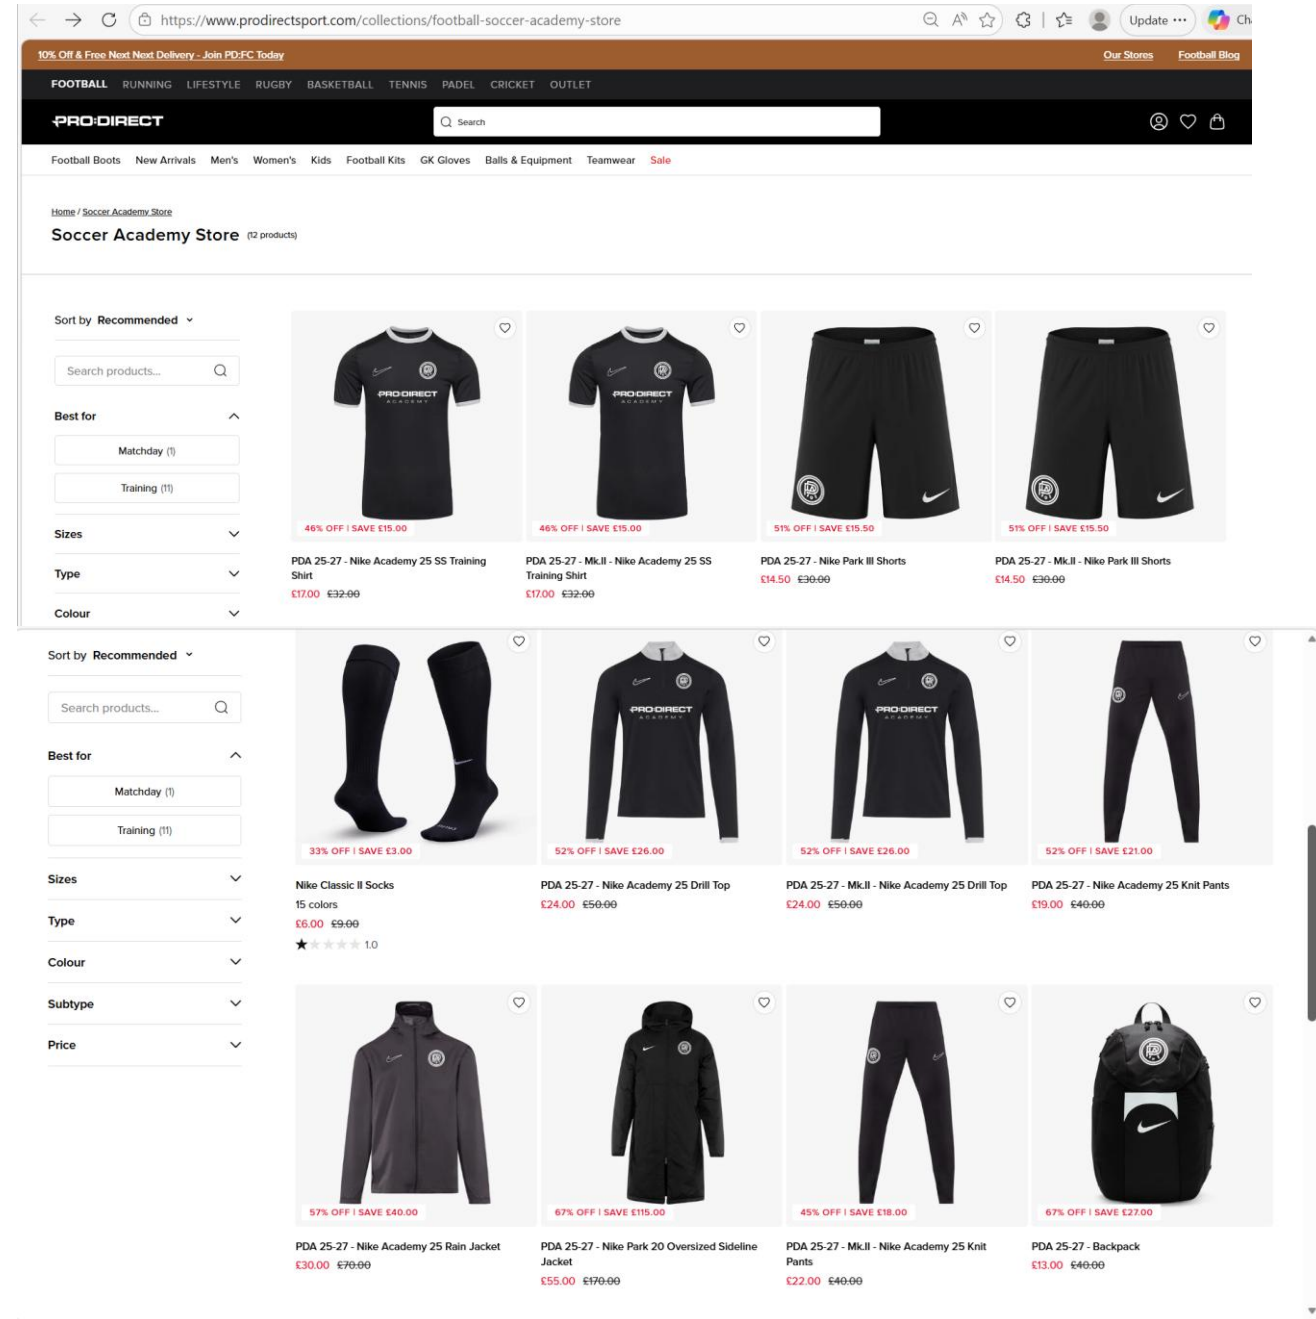

1) Enter the PDA Players Store using this link - [Shop Soccer Academy Store | Pro:Direct Soccer.](https://www.prodirectsport.com/collections/football-soccer-academy-store)

This will take you to the main PDA players store page which looks like this.

PRO:DIRECT
CLUBHOUSE