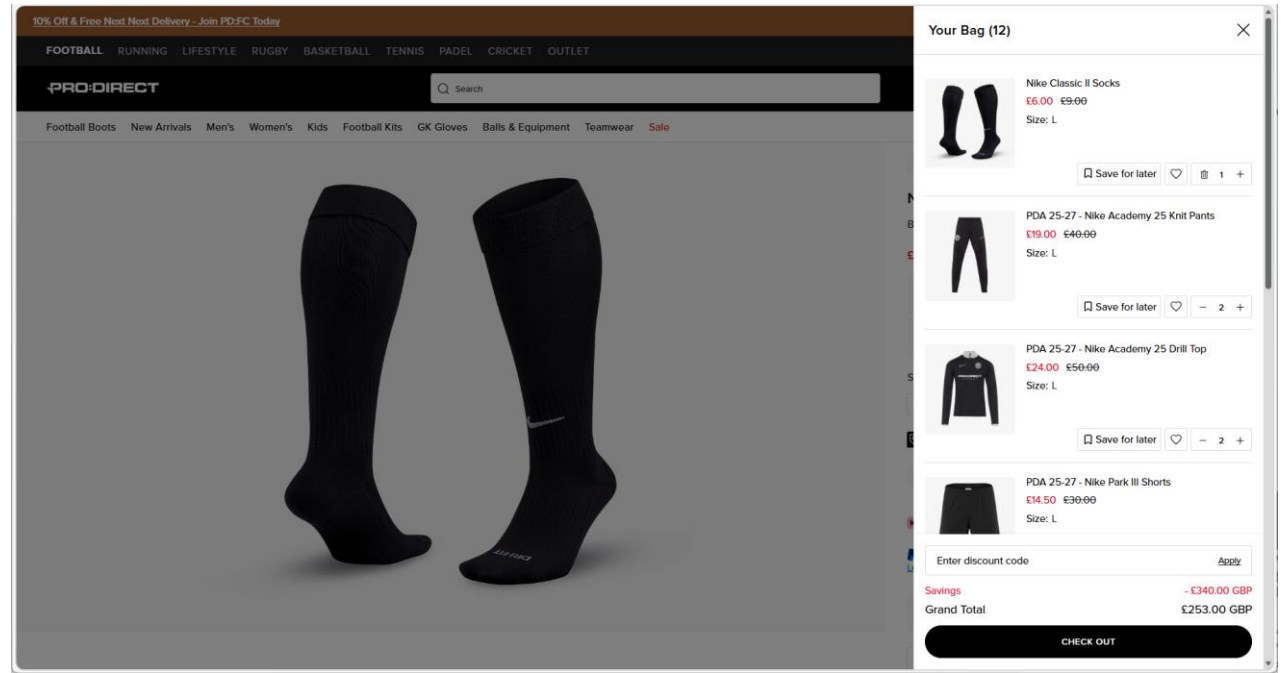

4) Complete your order

Once you have added all the items from either the “Core” or “Elite” package to your basket, click on the basket icon in the top right hand corner of your screen.

This will show you all the items you have added to your basket & the price at the bottom. You should then press the “Checkout” button at the bottom.

This will take you the checkout, where you enter your delivery information, select your shipping option & make payment via card, paypal or Klarna payment options.

PRO-DIRECT
CLUBHOUSE