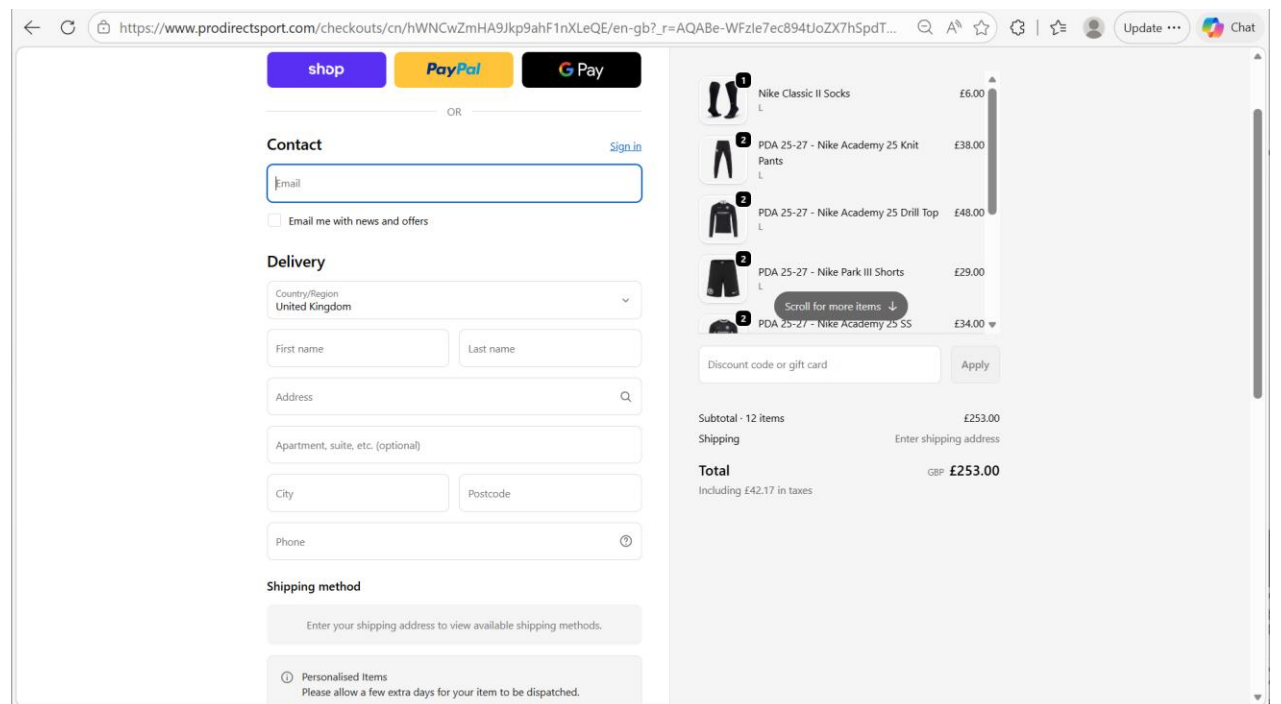

4) Complete your order

Once you have added all the items from either the “Core” or “Elite” package to your basket, click on the basket icon in the top right hand corner of your screen.

This will show you all the items you have added to your basket & the price at the bottom. You should then press the “Checkout” button at the bottom.

This will take you the checkout, where you enter your delivery information, select your shipping option & make payment via card, paypal or Klarna payment options.

PRO-DIRECT
CLUBHOUSE